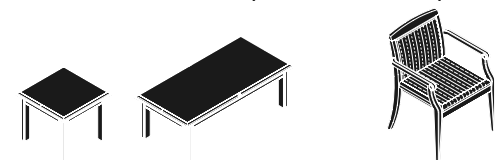

InStock Program | Topaz

Desk & Credenza Variations

L-Desk Variations

U-Desk Variations

Storage

Conference Tables

Occasional Tables | Guest Chairs | Task Chairs

Accessories

Finish colors shown are representational only. Finish samples are available for reference.

Wood Finishes. satin

Chocolate Mahogany

Fabric. guest chairs

Black

Top Edge Profile

Casegoods

Tables