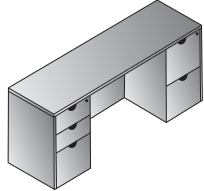

Kneespace Credenza 66x20
KENTYP6
20.3 cu. ft. 211.6 lbs.
Consists of: KEN-11,66,75
$2,100