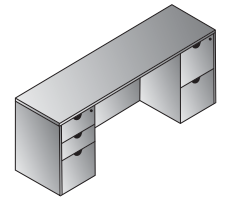

Kneespace Credenza 72x20
KENTYP5
20.9 cu. ft. 218.2 lbs.
Consists of: KEN-43,66,75
$2,145