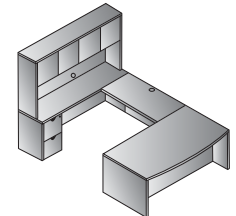

U Shape w/Hutch 72x107
KENTYP12
47.5 cu. ft. 581.9 lbs.
Consists of: KEN-89,65,70,
43,75,44
$5,865