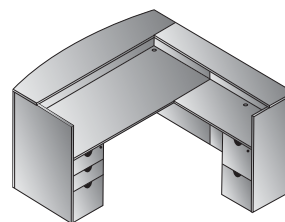

Reception Station 72x72x43H
KENTYP19
37.2 cu. ft. 471.8 lbs.
Consists of: KEN-122,65,125,
75,124
$4,385