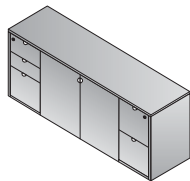

KEN01
Desk Shell
72"x36"x29"
CU:8.4 WT:160.9
List Price: \$1425

KEN02
Desk Shell
66"x30"x29"
CU:6.6 WT:130.1
List Price: \$1200

KEN10
Storage Credenza
72"x20"x29"
CU:30.8 WT:230.4
List Price: \$2395
Ships Assembled