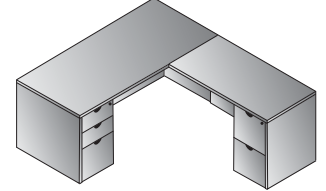

L Shape 66x78
KENTYP9
27.7 cu. ft. 326.3 lbs.
Consists of: KEN-02,65,45,75
$3,190