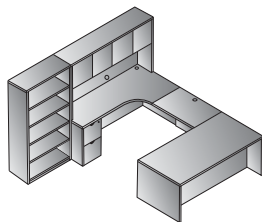

Left U + Bookcase 108x108
KENTYP14L
55.9 cu. ft. 729.7 lbs.
Consists of: KEN-01,65,93,82R,75,44,56
$7,350