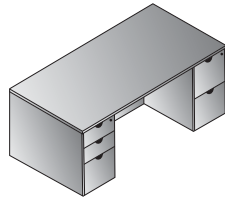

Double Ped Desk 72x36
KENTYP2
26.5 cu. ft. 290.9 lbs.
Consists of: KEN-01,65,74
$2,815