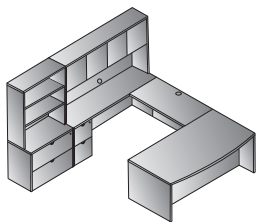

U w/Hutch + Storage 108x107
KENTYP13
69.3 cu. ft. 785.8 lbs.
Consists of: KEN-89,65,70,43,75,
44,12,55
$8,080