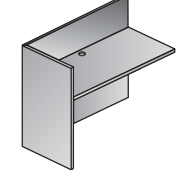

KEN125
Reception Return
42"x20"x42"
CU:6.6 WT:92.6
List Price: $800