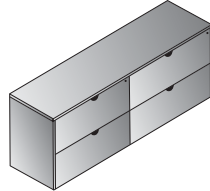

Double Lateral File Credenza 72x20
KENTYP7
34.7 cu. ft. 286.6 lbs.
Consists of: KEN-43,68,68
$3,425