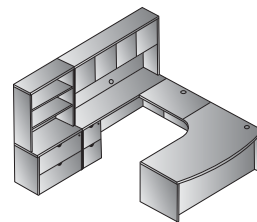

Left U w/Corner + Storage 108x102
KENTYP15L
70.1 cu. ft. 772.7 lbs.
Consists of: KEN-87L,65,93,43,75,44,12,55
$8,130