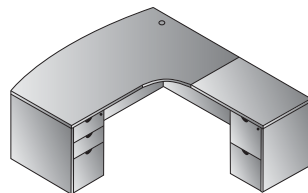

Right L Shape w/Corner 72x82
KENTYP10R
31 cu. ft. 350.5 lbs.
Consists of: KEN-87R,65,92,75
$3,515