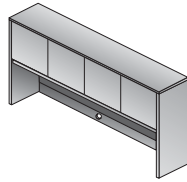

KEN41LGM
Left P-Top w/Glass
1/2 Modesty Panel
72"x36"/42"x29"
CU:9.9 WT:143
List Price: \$1545

NEW!

KEN41RGM
Right P-Top w/Glass
1/2 Modesty Panel
72"x36"1/2"x29"
CU:9.9 WT:143
List Price: \$1545

KEN43
Credenza Shell
72"x20"x29"
CU:11.4 WT:105.8
List Price: \$995