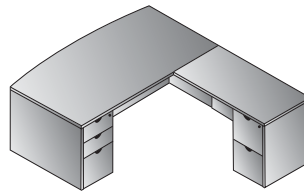

L Shape w/Bow 72x87
KENTYP8
30.5 cu. ft. 361.5 lbs.
Consists of: KEN-89,65,45,75
$3,490