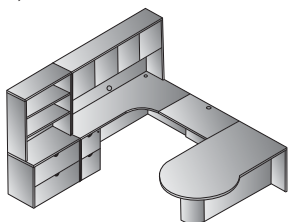

Left U w/P-Top + Storage 108x114
KENTYP17L
64.8 cu. ft. 755.1 lbs.
Consists of: KEN-41R,93,82R,
75,44,12,55
$7,565