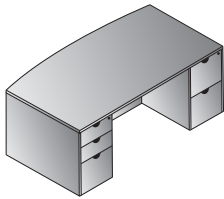

Bow Top Desk 72x39
KENTYP1
27.3 cu. ft. 295.3 lbs.
Consists of: KEN-89,65,74
$2,890