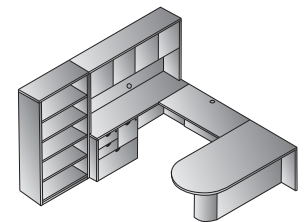

U w/Bullet + Bookcase 108x104
KENTYP16
55.7 cu. ft. 701.1 lbs.
Consists of: KEN-47,70,43,
69,44,56
$7,190