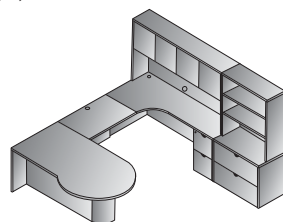

Right U w/P-Top + Storage 108x114
KENTYP17R
64.8 cu. ft. 755.1 lbs.
Consists of: KEN-41L,93,82L,
75,44,12,55
$7,565