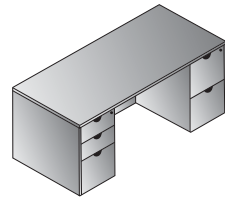

Double Ped Desk 66x30
KENTYP3
24.5 cu. ft. 260.1 lbs.
Consists of: KEN-02,65,74
$2,590