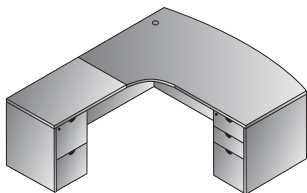

Left L Shape w/Corner 72x82
KENTYP10L
31 cu. ft. 350.5 lbs.
Consists of: KEN-87L,65,92,75
$3,515