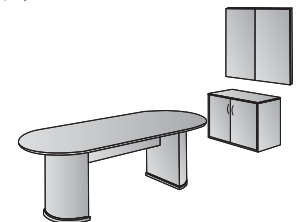

Conference Group
KENTYP20
39.2 cu. ft. 442.8 lbs.
Consists of: KEN-60,13,100
$4,460