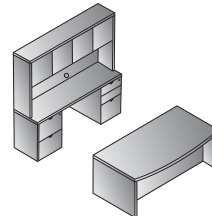

Executive Office
KENTYP11
58.8 cu. ft. 641.4 lbs.
Consists of: KEN-89,65,74,43,
66,75,44
$6,560