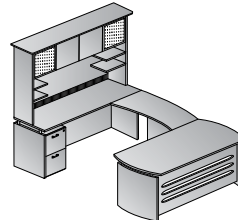

Desk & Extension 100x47
ION-TYP33-MAH
16.7 cu. ft. 230.6 lbs.
Consists of: ION01, 05L

L Shape w/ Mobile Pedestal 96x72
ION-TYP34-MAH
27.2 cu. ft. 328.9 lbs.
Consists of: ION01, 45LLEG, 85

L Shape w/ Fixed Pedestal 96x72
ION-TYP35-MAH
26.5 cu. ft. 322.3 lbs.
Consists of: ION01, 45LPED

Credenza & Hutch w/ Mobile
Pedestals 72x24
ION-TYP36-MAH
43.2 cu. ft. 527.5 lbs.
Consists of: ION43, 44WG, 85, 84

Executive Office
ION-TYP37-MAH
54.9 cu. ft. 714 lbs.
Consists of: ION01, 43, 44WG, 85, 84

U Shape Desk 72x108
ION-TYP38-MAH
26.1 cu. ft. 415.2 lbs.
Consists of: ION01, 70L, 43

U Shape w/ Mobile Pedestals
72x108
ION-TYP39-MAH
43.5 cu. ft. 574.1 lbs.
Consists of: ION01, 70L, 43, 85, 84

U Shape w/ Hutch & Mobile
Pedestals 72x108
ION-TYP40-MAH
61.0 cu. ft. 793.4 lbs.
Consists of: ION01, 70L, 43, 44WG, 85, 84