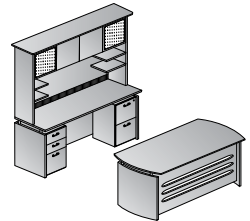

Executive Office
ION-TYP37-MAH
54.9 cu. ft. 714 lbs.
Consists of: ION01, 43, 44WG, 85, 84