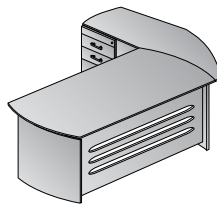

L Shape Desk w/ Mobile Pedestal
90x72
ION-TYP31-MAH
25.8 cu. ft. 322.3 lbs.
Consists of: ION03, 45LLEG, 85

L Shape w/ Fixed Pedestal 90x72
ION-TYP32-MAH
25.1 cu. ft. 315.7 lbs.
Consists of: ION03, 45LPED

Desk & Extension 100x47
ION-TYP33-MAH
16.7 cu. ft. 230.6 lbs.
Consists of: ION01, 05L

L Shape w/ Mobile Pedestal 96x72
ION-TYP34-MAH
27.2 cu. ft. 328.9 lbs.
Consists of: ION01, 45LLEG, 85

L Shape w/ Fixed Pedestal 96x72
ION-TYP35-MAH
26.5 cu. ft. 322.3 lbs.
Consists of: ION01, 45LPED