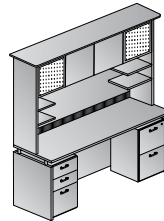

ION85
Mobile Ped Box/Box/File
14"x22"x27"
CU:8.7 WT:80.9
Ships Assembled

ION100
Presentation Board
48"x48"
CU:6.7 WT:110.2
Ships Assembled

TYPICALS

Desk & Extension 94x47
ION-TYP30-MAH
15.3 cu. ft. 224 lbs.
Consists of: ION03, 05L

L Shape Desk w/ Mobile Pedestal
90x72
ION-TYP31-MAH
25.8 cu. ft. 322.3 lbs.
Consists of: ION03, 45LLEG, 85

L Shape w/ Fixed Pedestal 90x72
ION-TYP32-MAH
25.1 cu. ft. 315.7 lbs.
Consists of: ION03, 45LPED

Desk & Extension 100x47
ION-TYP33-MAH
16.7 cu. ft. 230.6 lbs.
Consists of: ION01, 05L

L Shape w/ Mobile Pedestal 96x72
ION-TYP34-MAH
27.2 cu. ft. 328.9 lbs.
Consists of: ION01, 45LLEG, 85

L Shape w/ Fixed Pedestal 96x72
ION-TYP35-MAH
26.5 cu. ft. 322.3 lbs.
Consists of: ION01, 45LPED