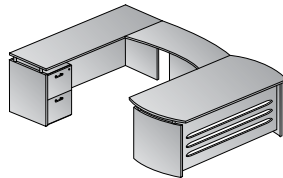

U Shape w/ Mobile Pedestals
72x108
ION-TYP39-MAH
43.5 cu. ft. 574.1 lbs.
Consists of: ION01, 70L, 43, 85, 84