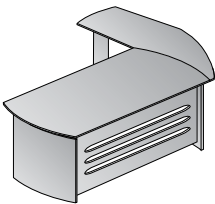

L Shape w/ Mobile Pedestal 96x72
ION-TYP34-MAH
27.2 cu. ft. 328.9 lbs.
Consists of: ION01, 45LLEG, 85