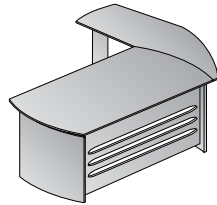

ION60
Conference Table
96"x42"
CU:16.2 WT:184.1

ION61
Conference Table
120"x48"
CU:16.5 WT:273.4

ION70L
Left Bridge
48"x24"
CU:6.1 WT:79.4

ION70R
Right Bridge
48"x24"
CU:6.1 WT:79.4

ION84
Mobile Ped File/File
14"x22"x27"
CU:8.7 WT:78
Ships Assembled

ION85
Mobile Ped Box/Box/File
14"x22"x27"
CU:8.7 WT:80.9
Ships Assembled

ION100
Presentation Board
48"x48"
CU:6.7 WT:110.2
Ships Assembled

TYPICALS

Desk & Extension 94x47
ION-TYP30-MAH
15.3 cu. ft. 224 lbs.
Consists of: ION03, 05L

L Shape Desk w/ Mobile Pedestal
90x72
ION-TYP31-MAH
25.8 cu. ft. 322.3 lbs.
Consists of: ION03, 45LLEG, 85

L Shape w/ Fixed Pedestal 90x72
ION-TYP32-MAH
25.1 cu. ft. 315.7 lbs.
Consists of: ION03, 45LPED