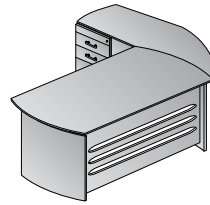

L Shape w/ Fixed Pedestal 90x72
ION-TYP32-MAH
25.1 cu. ft. 315.7 lbs.
Consists of: ION03, 45LPED