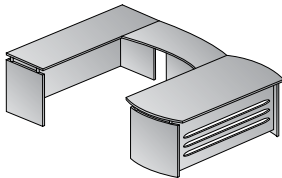

U Shape Desk 72x108
ION-TYP38-MAH
26.1 cu. ft. 415.2 lbs.
Consists of: ION01, 70L, 43