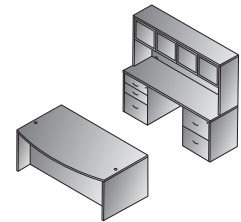

Executive Office
NAP1YP11
46.8 cu. ft. 735.3 lbs.
Consists of: NAP-89,65,74,43,
65,74,42
$3,450