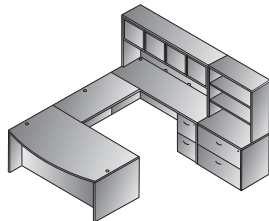

Kneedspace Credenza 71"x24"
NAP1YP5
19.1 cu.ft. 274.6 lbs.
Consists of: NAP-43,65,74
\$1,310

L Shape 66"x78"
NAP1YP9
22.9 cu.ft. 378.2 lbs.
Consists of: NAP-02,65,45,74
\$1,685

Executive Office
NAP1YP11
46.8 cu. ft. 735.3 lbs.
Consists of: NAP-89,65,74,43,
65,74,42
\$3,450

U Shape w/Hutch 72x113
NAP1YP12
35.6 cu. ft. 653.7 lbs.
Consists of: NAP-89,65,70,43,
74,42
\$2,750

U w/Hutch + Storage 108x113
NAP1YP13
55.0 cu. ft. 884.7 lbs.
Consists of: NAP-89,65,70,
43,74,42,12,53
\$3,735