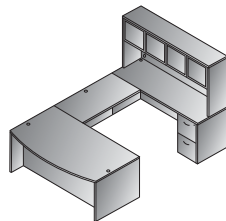

U Shape w/Hutch 72x113
NAP1YP12
35.6 cu. ft. 653.7 lbs.
Consists of: NAP-89,65,70,43,
74,42
$2,750