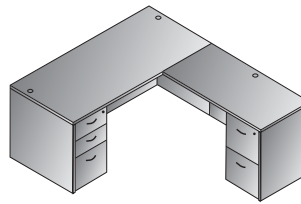

L Shape 66"x78"
NAP1YP9
22.9 cu.ft. 378.2 lbs.
Consists of: NAP-02,65,45,74
$1,685