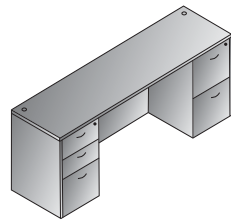

NAP92
Return Shell
35"x24"x29"
CU:2.9 WT:73.9
List Price: \$255

NAP93
Bridge
35"x24"x29"
CU:2.2 WT:56.2
List Price: \$205

NAP100
Presentation Board
48"x48"
CU:8.5 WT:101.4
List Price: \$585
Ships Assembled

NAP122
Reception Desk Shell
71"x30"/36"x42"
CU:8.3 WT:207.2
List Price: \$680

NAP125
Reception Return
Shell
42"x24"x41"
CU:4.1 WT:100.3
List Price: \$345

TYPICALS

Bow Top Desk 71"x41"
NAP1YP1
21.3 cu.ft. 325.3 lbs.
Consists of: NAP-89,65,74
\$1,520