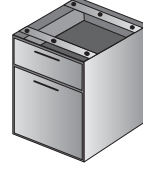

NAP76
Hanging Ped-20"
Return
15.5"x18.5"x21"
CU:4.5 WT:50.7
List Price: $370
Ships Assembled