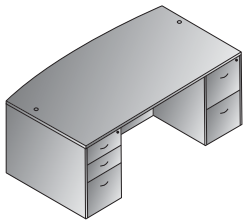

NAP92
Return Shell
35"x24"x29"
CU:2.9 WT:73.9
List Price: \$255

NAP93
Bridge
35"x24"x29"
CU:2.2 WT:56.2
List Price: \$205

NAP100
Presentation Board
48"x48"
CU:8.5 WT:101.4
List Price: \$585
Ships Assembled

NAP122
Reception Desk Shell
71"x30"/36"x42"
CU:8.3 WT:207.2
List Price: \$680

NAP125
Reception Return
Shell
42"x24"x41"
CU:4.1 WT:100.3
List Price: \$345

TYPICALS

Bow Top Desk 71"x41"
NAP1YP1
21.3 cu.ft. 325.3 lbs.
Consists of: NAP-89,65,74
\$1,520