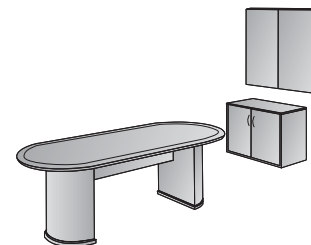

Conference Group
MENTYP20
50.3 cu. ft. 465.3 lbs.
Consists of: MEN-60,13,100
$6,310

Finish Key

- **MAH** - Mahogany Finish
- **MPL** - Maple Finish
- **CHY** - Satin Cherry Finish