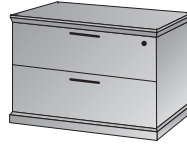

Design for the connoisseur, Mendocino brings together executive style, characteristics and function. Complex shape work surface edges coordinate with decorative pedestal molding and hutch tops. Enhanced features include legal-width desk pedestals, austere 80" heights (credenza/hutch), and a dramatic showcase hutch with beveled wood frame/clear glass doors. Select hardwood veneers feature Maple HiGloss, Mahogany HiGloss or Satin Cherry finish.

MEN01
Desk Top/Mod Set
72"x36"x30"
CU:6.6 WT:110.2
List Price: \$1350.00

MEN04
Table Desk
72"x42"x30"
CU:18.1 WT:213.6
List Price: \$3120

MEN10
Storage Credenza
72"x24"x30"
CU:35.6 WT:272.3
List Price: \$3290
Ships Assembled

MEN12
Lateral File
36"x24"x30"
CU:18.3 WT:132.3
List Price: \$1590
Ships Assembled

MEN13
Storage Cabinet
36"x24"x30"
CU:18.3 WT:121.3
List Price: \$1445
Ships Assembled

MEN14
Keyboard Tray
26"x12"
CU:0.9 WT:13.2
List Price: \$370