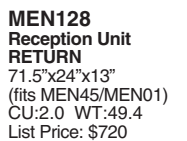

MEN73
False Credenza
17"x23.5"x28"
CU:9.9 WT:45.2
List Price: \$460
Ships Assembled

MEN74
FF Ped-72"/84" Desk
20"x35.5"x28"
CU:15.1 WT:119.0
List Price: \$1270
Ships Assembled

MEN75
FF Ped-Credenza/Return
17"x23.5"x28"
CU:9.1 WT:82.7
List Price: \$925
Ships Assembled

MEN84
Overhead-Glass Door
72"x16"x49"
CU:38.9 WT:238.1
List Price: \$2890
Ships Assembled

MEN89
72" Bow Desk Top/Mod Set
72"x42"x30"
CU:7.6 WT:132.3
List Price: \$1350

MEN90
84" Bow Desk Top/Mod Set
84"x44"x30"
CU:9.3 WT:138.9
List Price: \$2080

MEN100
Presentation Board
48"x6"x48"
CU:11.4 WT:126.8
List Price: \$1965
Ships Assembled

MEN127
Reception Unit MAIN
72"x35"x13"
(fits MEN01)
CU:3.8 WT:74.5
List Price: \$1125

Finish Key
MAH - Mahogany Finish
MPL - Maple Finish
CHY - Satin Cherry Finish