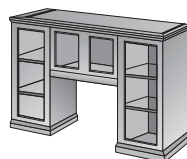

MEN84
Overhead-Glass Door
72"x16"x49"
CU:38.9 WT:238.1
List Price: $2890
Ships Assembled