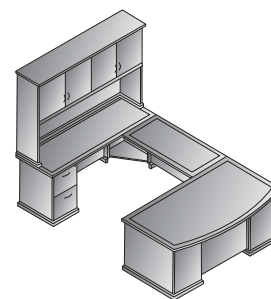

Double Ped Desk 66x30
MENTYP3
 27.6 cu. ft. 272.3 lbs.
 Consists of: MEN-02,63,63
 \$3,315

Kneespace Credenza 72x24
MENTYP5
 23 cu. ft. 252.5 lbs.
 Consists of: MEN-43,66,75
 \$2,880

L Shape w/Bow 72x90
MENTYP8
 51.5 cu. ft. 461.9 lbs.
 Consists of: MEN-89,65,71,45,75
 \$4,775

L Shape 72x84
MENTYP9
 50.5 cu. ft. 439.8 lbs.
 Consists of: MEN-01,65,71,45,75
 \$4,775

Executive Office
MENTYP11
 99.7 cu. ft. 863.2 lbs.
 Consists of: MEN-89,65,74,43,66,75,84
 \$9,570

U Shape w/Hutch 72x115
MENTYP12
 105.1 cu. ft. 816.9 lbs.
 Consists of: MEN-89,65,71,70,43,73,75,44
 \$8,875