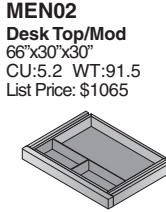

MEN01
Desk Top/Mod Set
72"x36"x30"
CU:6.6 WT:110.2
List Price: \$1350.00

MEN04
Table Desk
72"x42"x30"
CU:18.1 WT:213.6
List Price: \$3120

MEN10
Storage Credenza
72"x24"x30"
CU:35.6 WT:272.3
List Price: \$3290
Ships Assembled

MEN12
Lateral File
36"x24"x30"
CU:18.3 WT:132.3
List Price: \$1590
Ships Assembled

MEN13
Storage Cabinet
36"x24"x30"
CU:18.3 WT:121.3
List Price: \$1445
Ships Assembled

MEN14
Keyboard Tray
26"x12"
CU:0.9 WT:13.2
List Price: \$370

MEN02
Desk Top/Mod
66"x30"x30"
CU:5.2 WT:91.5
List Price: \$1065

MEN15
Center Drawer
20"x16"
CU:0.7 WT:9.5
List Price: \$230

MEN19
Coffee Table
48"x24"x16"
CU:4.2 WT:67.2
List Price: \$835

MEN20
End Table
24"x24"x20"
CU:2.8 WT:48.7
List Price: \$660