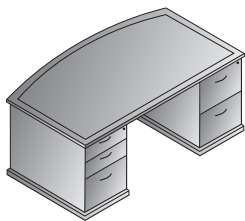

MEN100
Presentation Board
48"x6"x48"
CU:11.4 WT:126.8
List Price: \$1965
Ships Assembled

MEN127
Reception Unit MAIN
72"x35"x13"
(fits MEN01)
CU:3.8 WT:74.5
List Price: \$1125

Finish Key
MAH - Mahogany Finish
MPL - Maple Finish
CHY - Satin Cherry Finish

MEN128
Reception Unit RETURN
71.5"x24"x13"
(fits MEN45/MEN01)
CU:2.0 WT:49.4
List Price: \$720

Bow Top Desk 72x42
MENTYP1
 37.8 cu. ft. 372.6 lbs.
 Consists of: MEN-89,65,74
 \$3,800

Double Ped Desk 72x36
MENTYP2
 36.8 cu. ft. 350.5 lbs.
 Consists of: MEN-01,65,74
 \$3,800