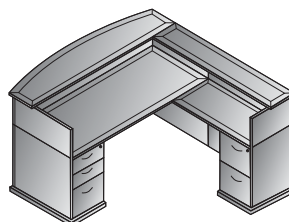

Reception Station
MENTYP19
56.3 cu. ft. 563.7 lbs.
Consists of: MEN-01,65,71,45,75,127,128
$6,620