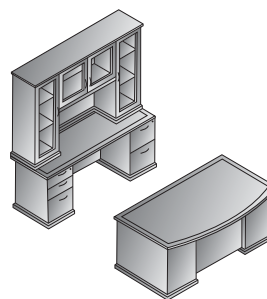

L Shape 72x84
MENTYP9
 50.5 cu. ft. 439.8 lbs.
 Consists of: MEN-01,65,71,45,75
 \$4,775

Executive Office
MENTYP11
 99.7 cu. ft. 863.2 lbs.
 Consists of: MEN-89,65,74,43,66,75,84
 \$9,570

U Shape w/Hutch 72x115
MENTYP12
 105.1 cu. ft. 816.9 lbs.
 Consists of: MEN-89,65,71,70,43,73,75,44
 \$8,875