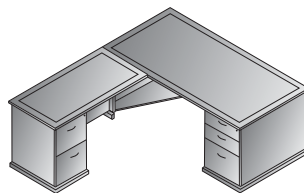

L Shape 72x84
MENTYP9
50.5 cu. ft. 439.8 lbs.
Consists of: MEN-01,65,71,45,75
$4,775