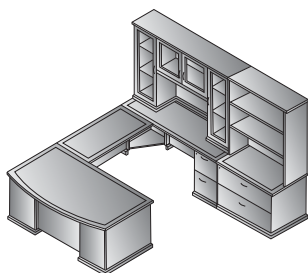

L Shape 72x84
MENTYP9
 50.5 cu. ft. 439.8 lbs.
 Consists of: MEN-01,65,71,45,75
 \$4,775

Executive Office
MENTYP11
 99.7 cu. ft. 863.2 lbs.
 Consists of: MEN-89,65,74,43,66,75,84
 \$9,570

U Shape w/Hutch 72x115
MENTYP12
 105.1 cu. ft. 816.9 lbs.
 Consists of: MEN-89,65,71,70,43,73,75,44
 \$8,875