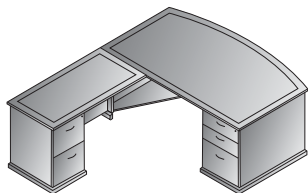

L Shape w/Bow 72x90
MENTYP8
51.5 cu. ft. 461.9 lbs.
Consists of: MEN-89,65,71,45,75
$4,775