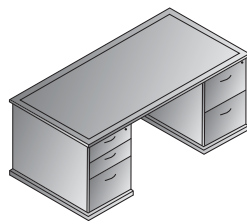

MEN100
Presentation Board
48"x6"x48"
CU:11.4 WT:126.8
List Price: \$1965
Ships Assembled

MEN127
Reception Unit MAIN
72"x35"x13"
(fits MEN01)
CU:3.8 WT:74.5
List Price: \$1125

Finish Key
MAH - Mahogany Finish
MPL - Maple Finish
CHY - Satin Cherry Finish

MEN128
Reception Unit RETURN
71.5"x24"x13"
(fits MEN45/MEN01)
CU:2.0 WT:49.4
List Price: \$720

Bow Top Desk 72x42
MENTYP1
 37.8 cu. ft. 372.6 lbs.
 Consists of: MEN-89,65,74
 \$3,800

Double Ped Desk 72x36
MENTYP2
 36.8 cu. ft. 350.5 lbs.
 Consists of: MEN-01,65,74
 \$3,800