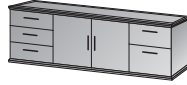

MEN01
Desk Top/Mod Set
72"x36"x30"
CU:6.6 WT:110.2
List Price: \$1350.00

MEN04
Table Desk
72"x42"x30"
CU:18.1 WT:213.6
List Price: \$3120

MEN10
Storage Credenza
72"x24"x30"
CU:35.6 WT:272.3
List Price: \$3290
Ships Assembled