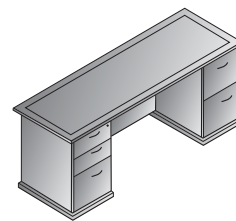

Kneespace Credenza 72x24
MENTYP5
23 cu. ft. 252.5 lbs.
Consists of: MEN-43,66,75
$2,880